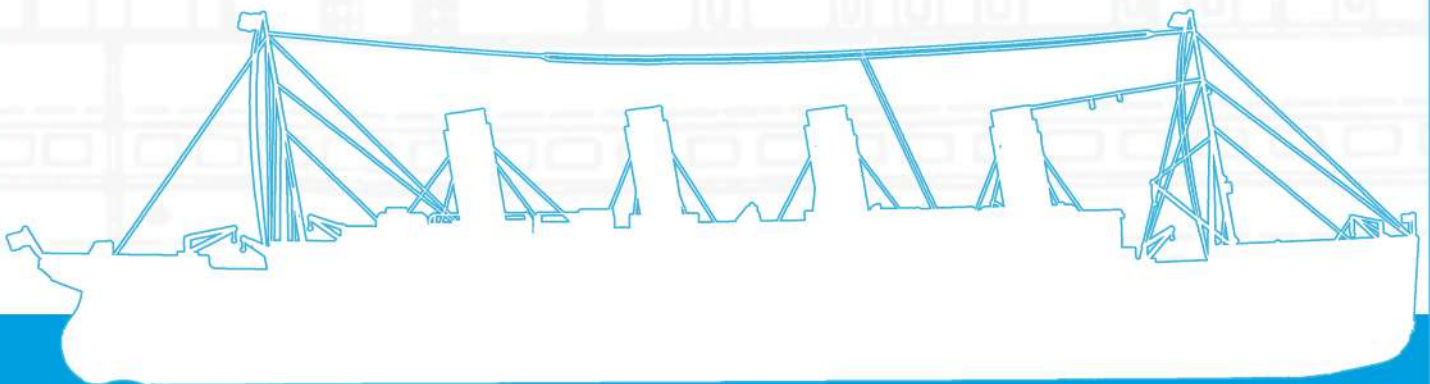

RMS Titanic

The RMS Titanic is probably the world's most famous ship. The largest, most luxurious ship of her day. She was travelling from Southampton to New York on her maiden voyage in April 1912 when she struck an iceberg and sank. Tragically nearly 1,500 people lost their lives in the sinking. Many of the crew lived in Southampton and it was said that everyone in the town knew somebody who was on board.

Can you draw in the details in the Titanic outlines below?

Why not colour it in as well?
You could even choose your own
colour scheme!